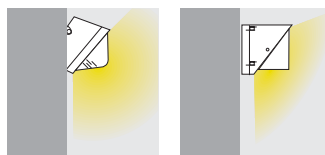

- Wall mounted outdoor fitting
- Body made in die-cast aluminium with a prismatic glass diffuser
- Lamp types include metal halide, high pressure sodium, mercury vapour and compact fluorescent
- Available in a small, medium and large version
- Can be installed on normally flammable surfaces
- Class 1
- IP 55